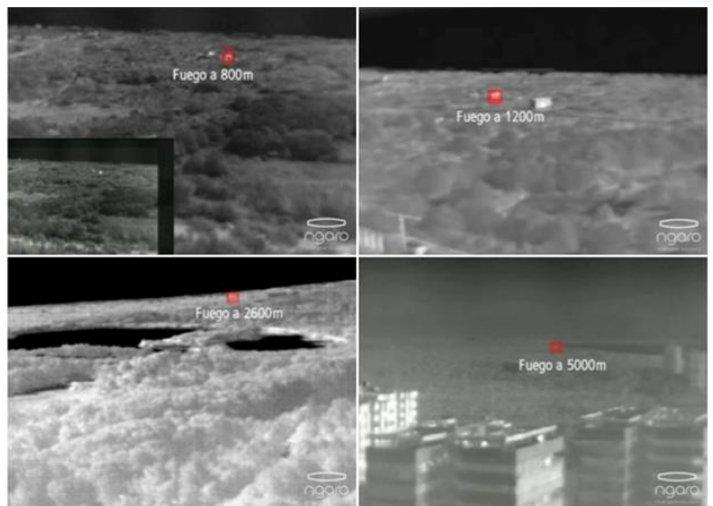

## Ngaro Watchman

Intelligent fire detection solution for critical scenarios of high ecological value areas.

### Detection Alarms:

- Fire
- Hot-Spots
- Temperature Variation

### Competitive advantages

- **Long range detection.** Minimum detection size: 1 pixel
  - Detects a fire of 1mt x 1mt size 5km away using a 25º FOV camera
- **Efficiency.** Minimum false alarm rate guaranteed. Less than 2%
  - Detection NOT based on radiation levels, but on time frame analysis of the behavior and morphology of the scenario
  - Algorithms developed specifically for thermal cameras (not adapted from CCTV)
- **Cost effective.**
  - 8.000 Hectares coverage with just one camera
  - Does not require thermographic cameras for forest fire detection
- **Accuracy.** Positions alarms with UTM coordinates on real time
- **Verification.** Automatic domo positioning for video verifying using UTM coordinate